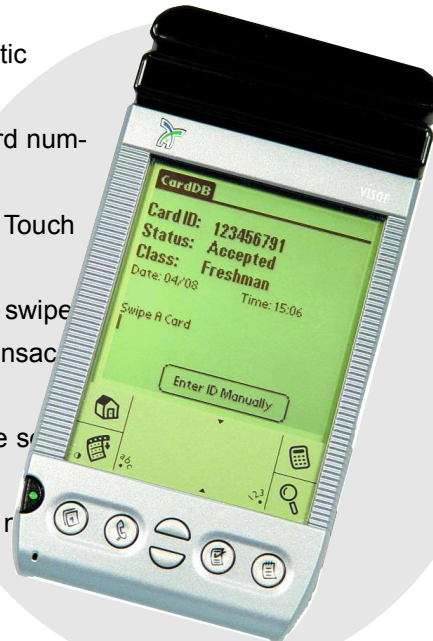

- Reads ID number off magnetic stripe
- Displays card status with card number
- Manual ID Number input via Touch Screen
- Records date & time of card swipe
- Private Memos to protect transaction data
- Fast response; less than one second
- Holds 100,000 ID records in r